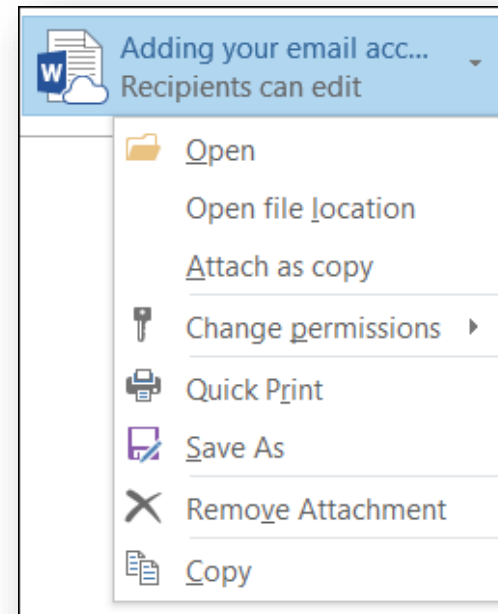

## Smart Attach

<https://blogs.office.com/2015/09/10/admins-get-ready-for-office-2016-rollout-begins-september-22/>